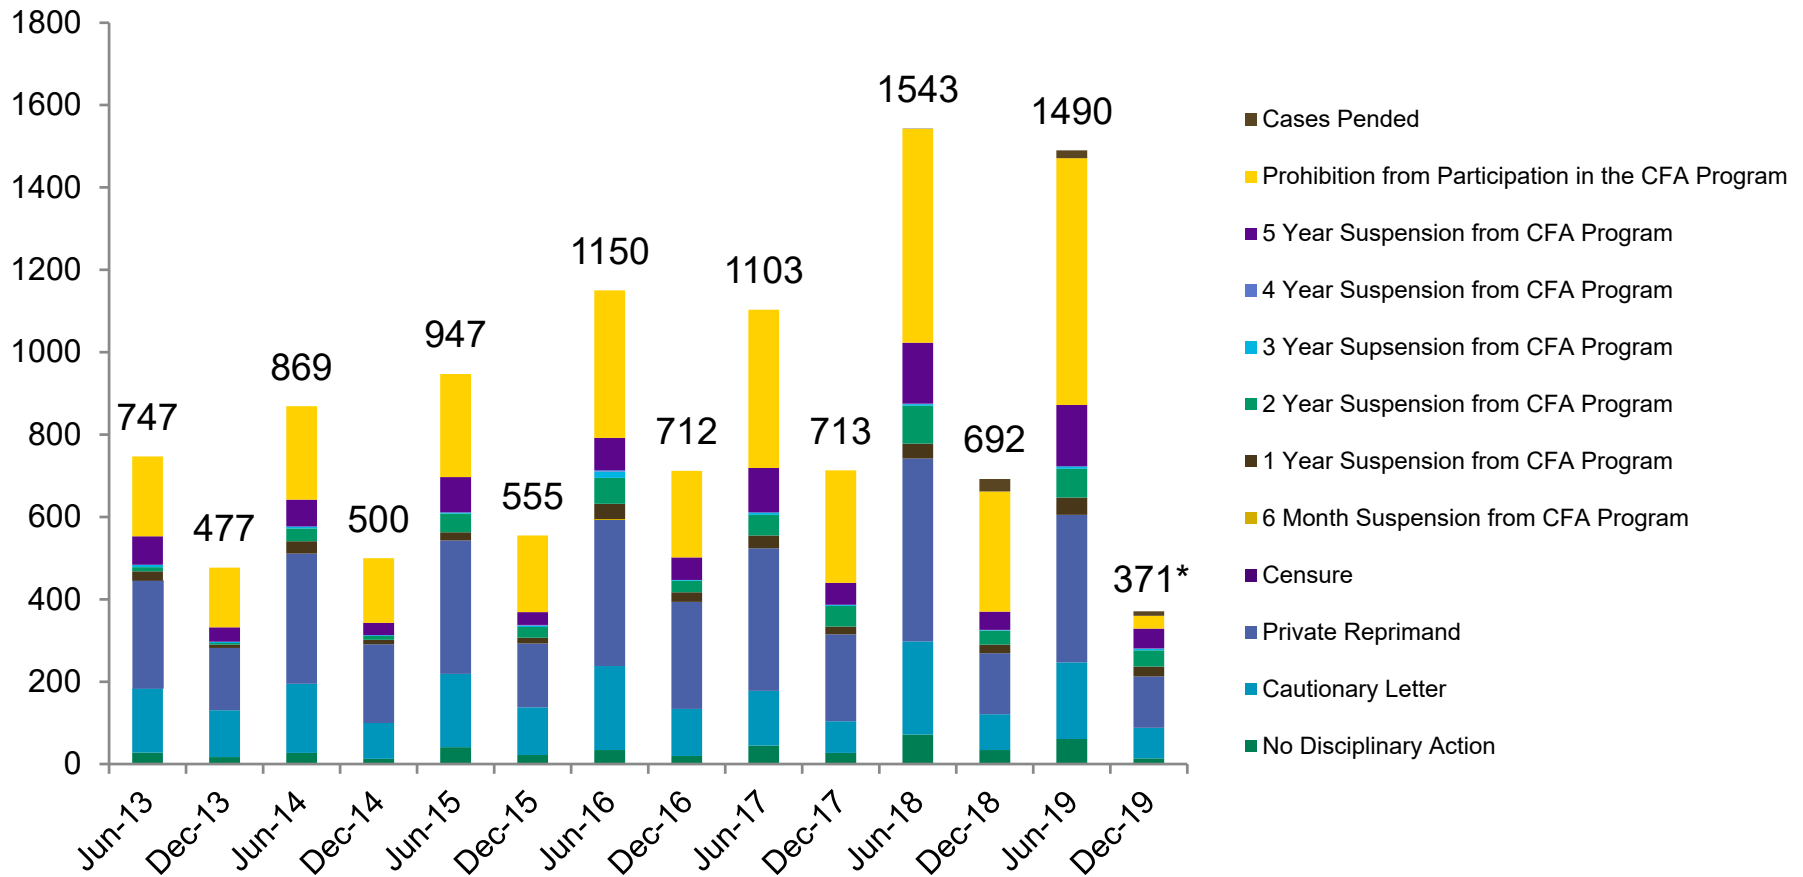

EXAM CASES

Violations by Exam Cycle

EXAM CASES

Closed by Exam Cycle

*291 cases still open