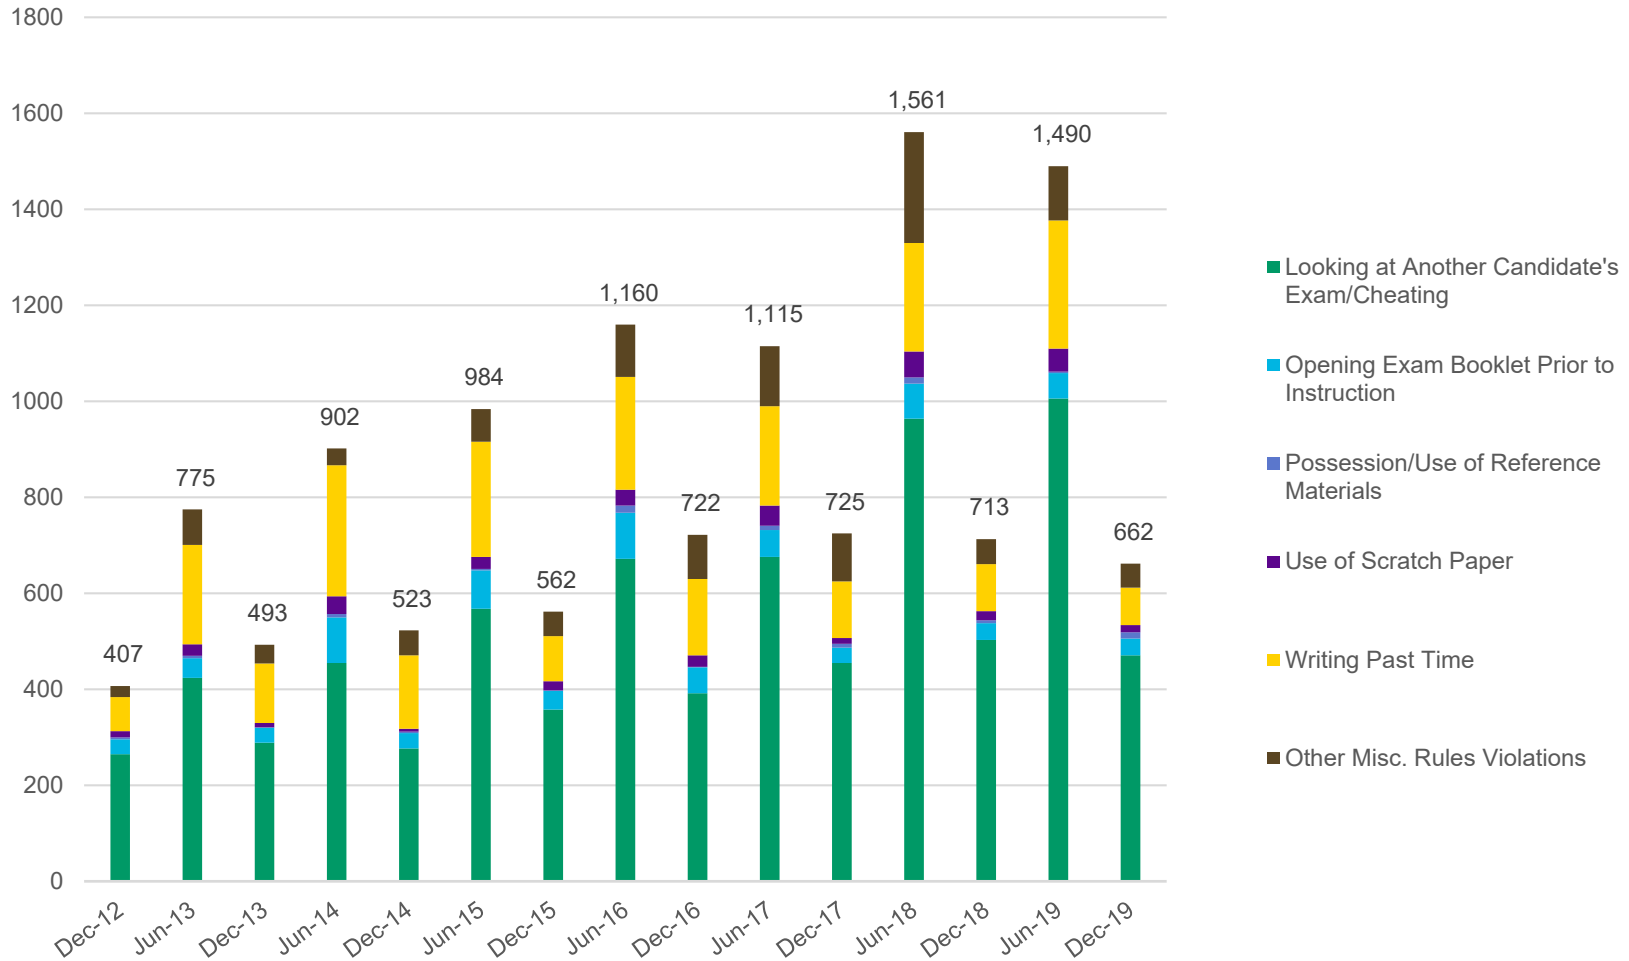

EXAM CASES

Violations by Exam Cycle

EXAM CASES

Closed by Exam Cycle

*291 cases still open